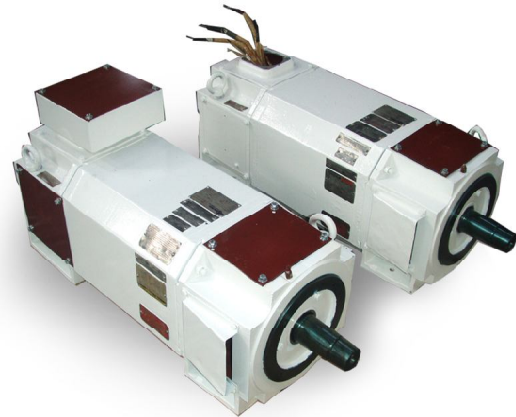

# AC/DC INDUSTRIAL MOTORS

Remanufactured By GlobalTech Motor & Controls

**REMANUFACTURED TO ORIGINAL MANUFACTURER'S SPECIFICATIONS**

COMMON MOTORS REMANUFACTURED AT GLOBALTECH:

MADE IN THE  
U.S.A.

**TOSHIBA**  
Leading Innovation >>>

Globaltech Motor & Controls, Inc. remanufactures many types of AC/DC Motors, with the highest quality and reliability. We specialize in the Rewind and Remanufacturing of large industrial motors in low and medium voltages.

**SIEMENS**

Globaltech Motor & Controls, Inc. remanufactures AC/DC motors ranging from 250HP to 5000HP.

Disclaimer: Product trade names, marks or logos are the property of their respective owners.

**\*\*\*Standard 1 year warranty\*\*\***